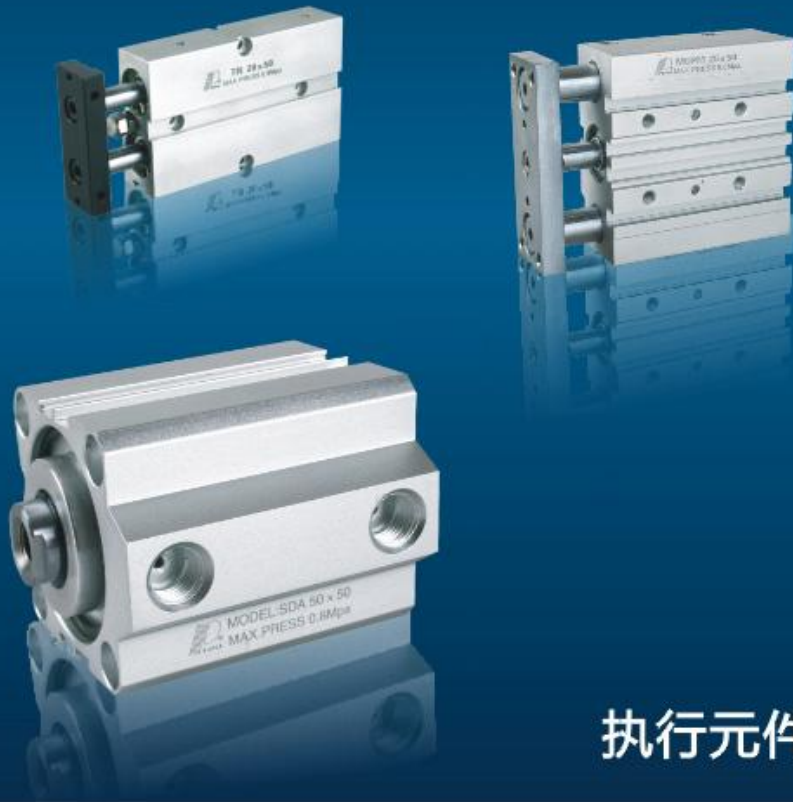

People Pneumatic Equipment Co., Ltd.

TEL: +86-577-67960006 FAX: +86-577-67960333

ADD: Xi'an Industry Zone, Oubei, Wenzhou, ZJ, CHINA 325102

WEBSITE: <http://www.pe-p.com>

E-MAIL: info@pe-p.com

PEOPLE

Pneumatic Equipment

▷ **气动元件产品**

www.pe-p.com

执行元件